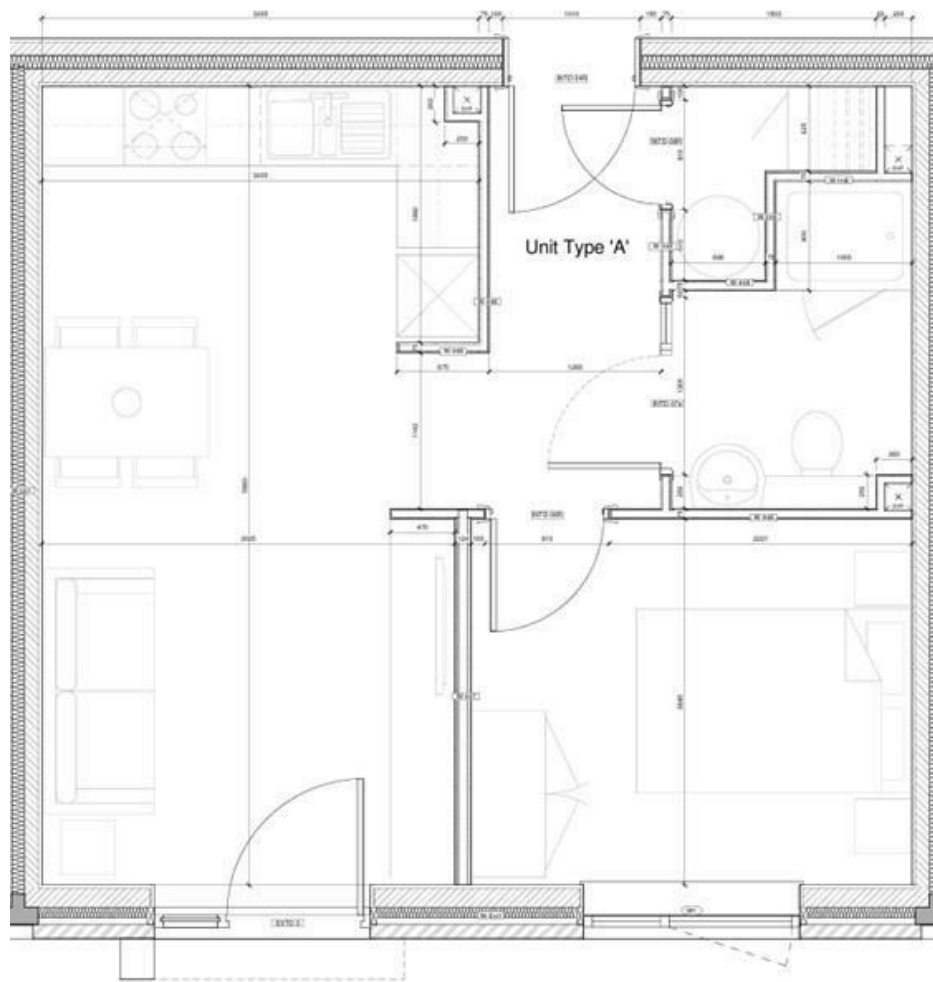

**FOR MORE INFO AND
TO SEE OUR OTHER
LOVELY PROPERTIES
CHECK OUT OUR WEBSITE**

MOVEWITHEDWARDS.CO.UK

**HAVE YOU GOT
A PROPERTY
TO SELL?
WE'D LOVE TO
HAVE A CHAT
01789 414222**

**DID YOU KNOW WE ALSO
DO MORTGAGES.
FOR FREE ADVICE
SPEAK TO
ONE OF OUR
CONSULTANTS**